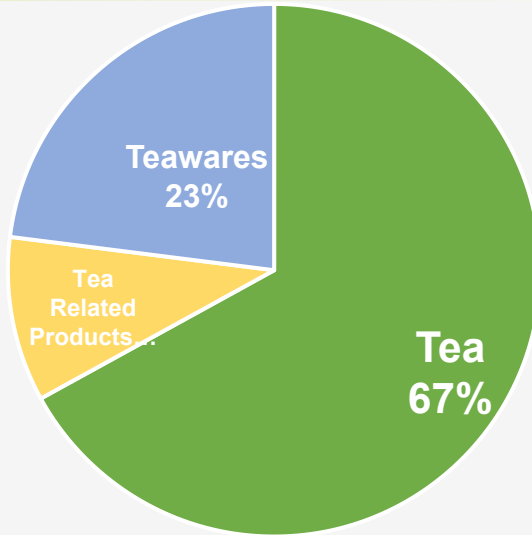

Quality Tea & Relative Products

From around the World

Product Categories

Tea Packaging & Machinery
Tea Processing Products
Other Tea Related Products

Traditional Tea Types:

- Black Tea
- Green Tea
- Oolong Tea
- Dark Tea
- White Tea
- Yellow Tea
- New Tea & Drinks
- Flower Tea
- Health Tea
- Tea Drinks

Trend Topics

National Brand Teas
Puerh Tea, Dark Tea, White Tea, Oolong Tea, Black Tea, Aged Tea

Tea Plantation Regions Government Pavilions

Hong Kong, Macao, Taiwan, and International Tea & Relative Products

Tea Culture Products

Purple Clay Teawares

Teawares & Art Crafts

Aesthetics of Tea
KTea Spatial Design, Tea Furniture, Tea Culture, Agilawood Products